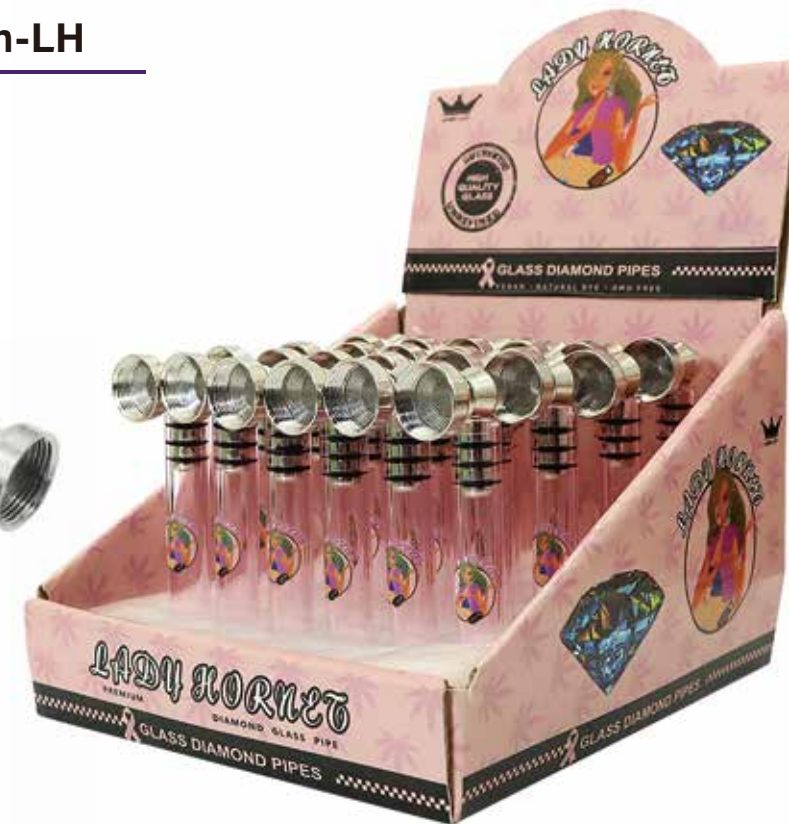

ITEM NO.:TN511-78-LHKX

- **DESCRIPTION:** 78MM Pink Cigarette Rolling Machine With Adjustment Bar
- **SIZE:** 78mm
- **WEIGHT:** 31g/pcs
- **MATERIAL:** Degradable Plastic + Cloth
- **PACKAGE:** Single Package With Shrink Film 12pcs/Display Box

ITEM NO.:YD003A-LHKX

■ **DESCRIPTION:**

- **SIZE:** 73*36*18mm
- **WEIGHT:** 32g/pcs
- **MATERIAL:** Metal
- **PACKAGE:** 24pcs/box

ITEM NO.:YD222-LH

■ **DESCRIPTION:**

- **SIZE:** 104mm
- **WEIGHT:** 15g/pcs
- **MATERIAL:** glass
- **PACKAGE:** 56pcs/box

ITEM NO.:YD127-Fen-LH

■ **DESCRIPTION:**

- **MATERIAL:** glass+metal
- **SIZE:** Diameter 15mm
Length Of Pipe 93mm
- **WEIGHT:** 23g/pcs
- **PACKAGE:** 24pcs/box

ITEM NO.:AC433-LH

■ **DESCRIPTION:** Diamond

- **DESCRIPTION:** Diamond Glass Mouth Filter Tips
- **SIZE:**8MM
- **WEIGHT:** 8g/pcs
- **MATERIAL:** Glass
- **PACKAGE:** Single naked package 48pcs/ Display box

ITEM NO.:YD221-LH

DESCRIPTION:

- **SIZE:** Diameter 15mm
Length Of Pipe 93mm
- **WEIGHT:** 26g/pcs
- **MATERIAL:** Glass
- **PACKAGE:**
Single naked package
24pcs/Display box